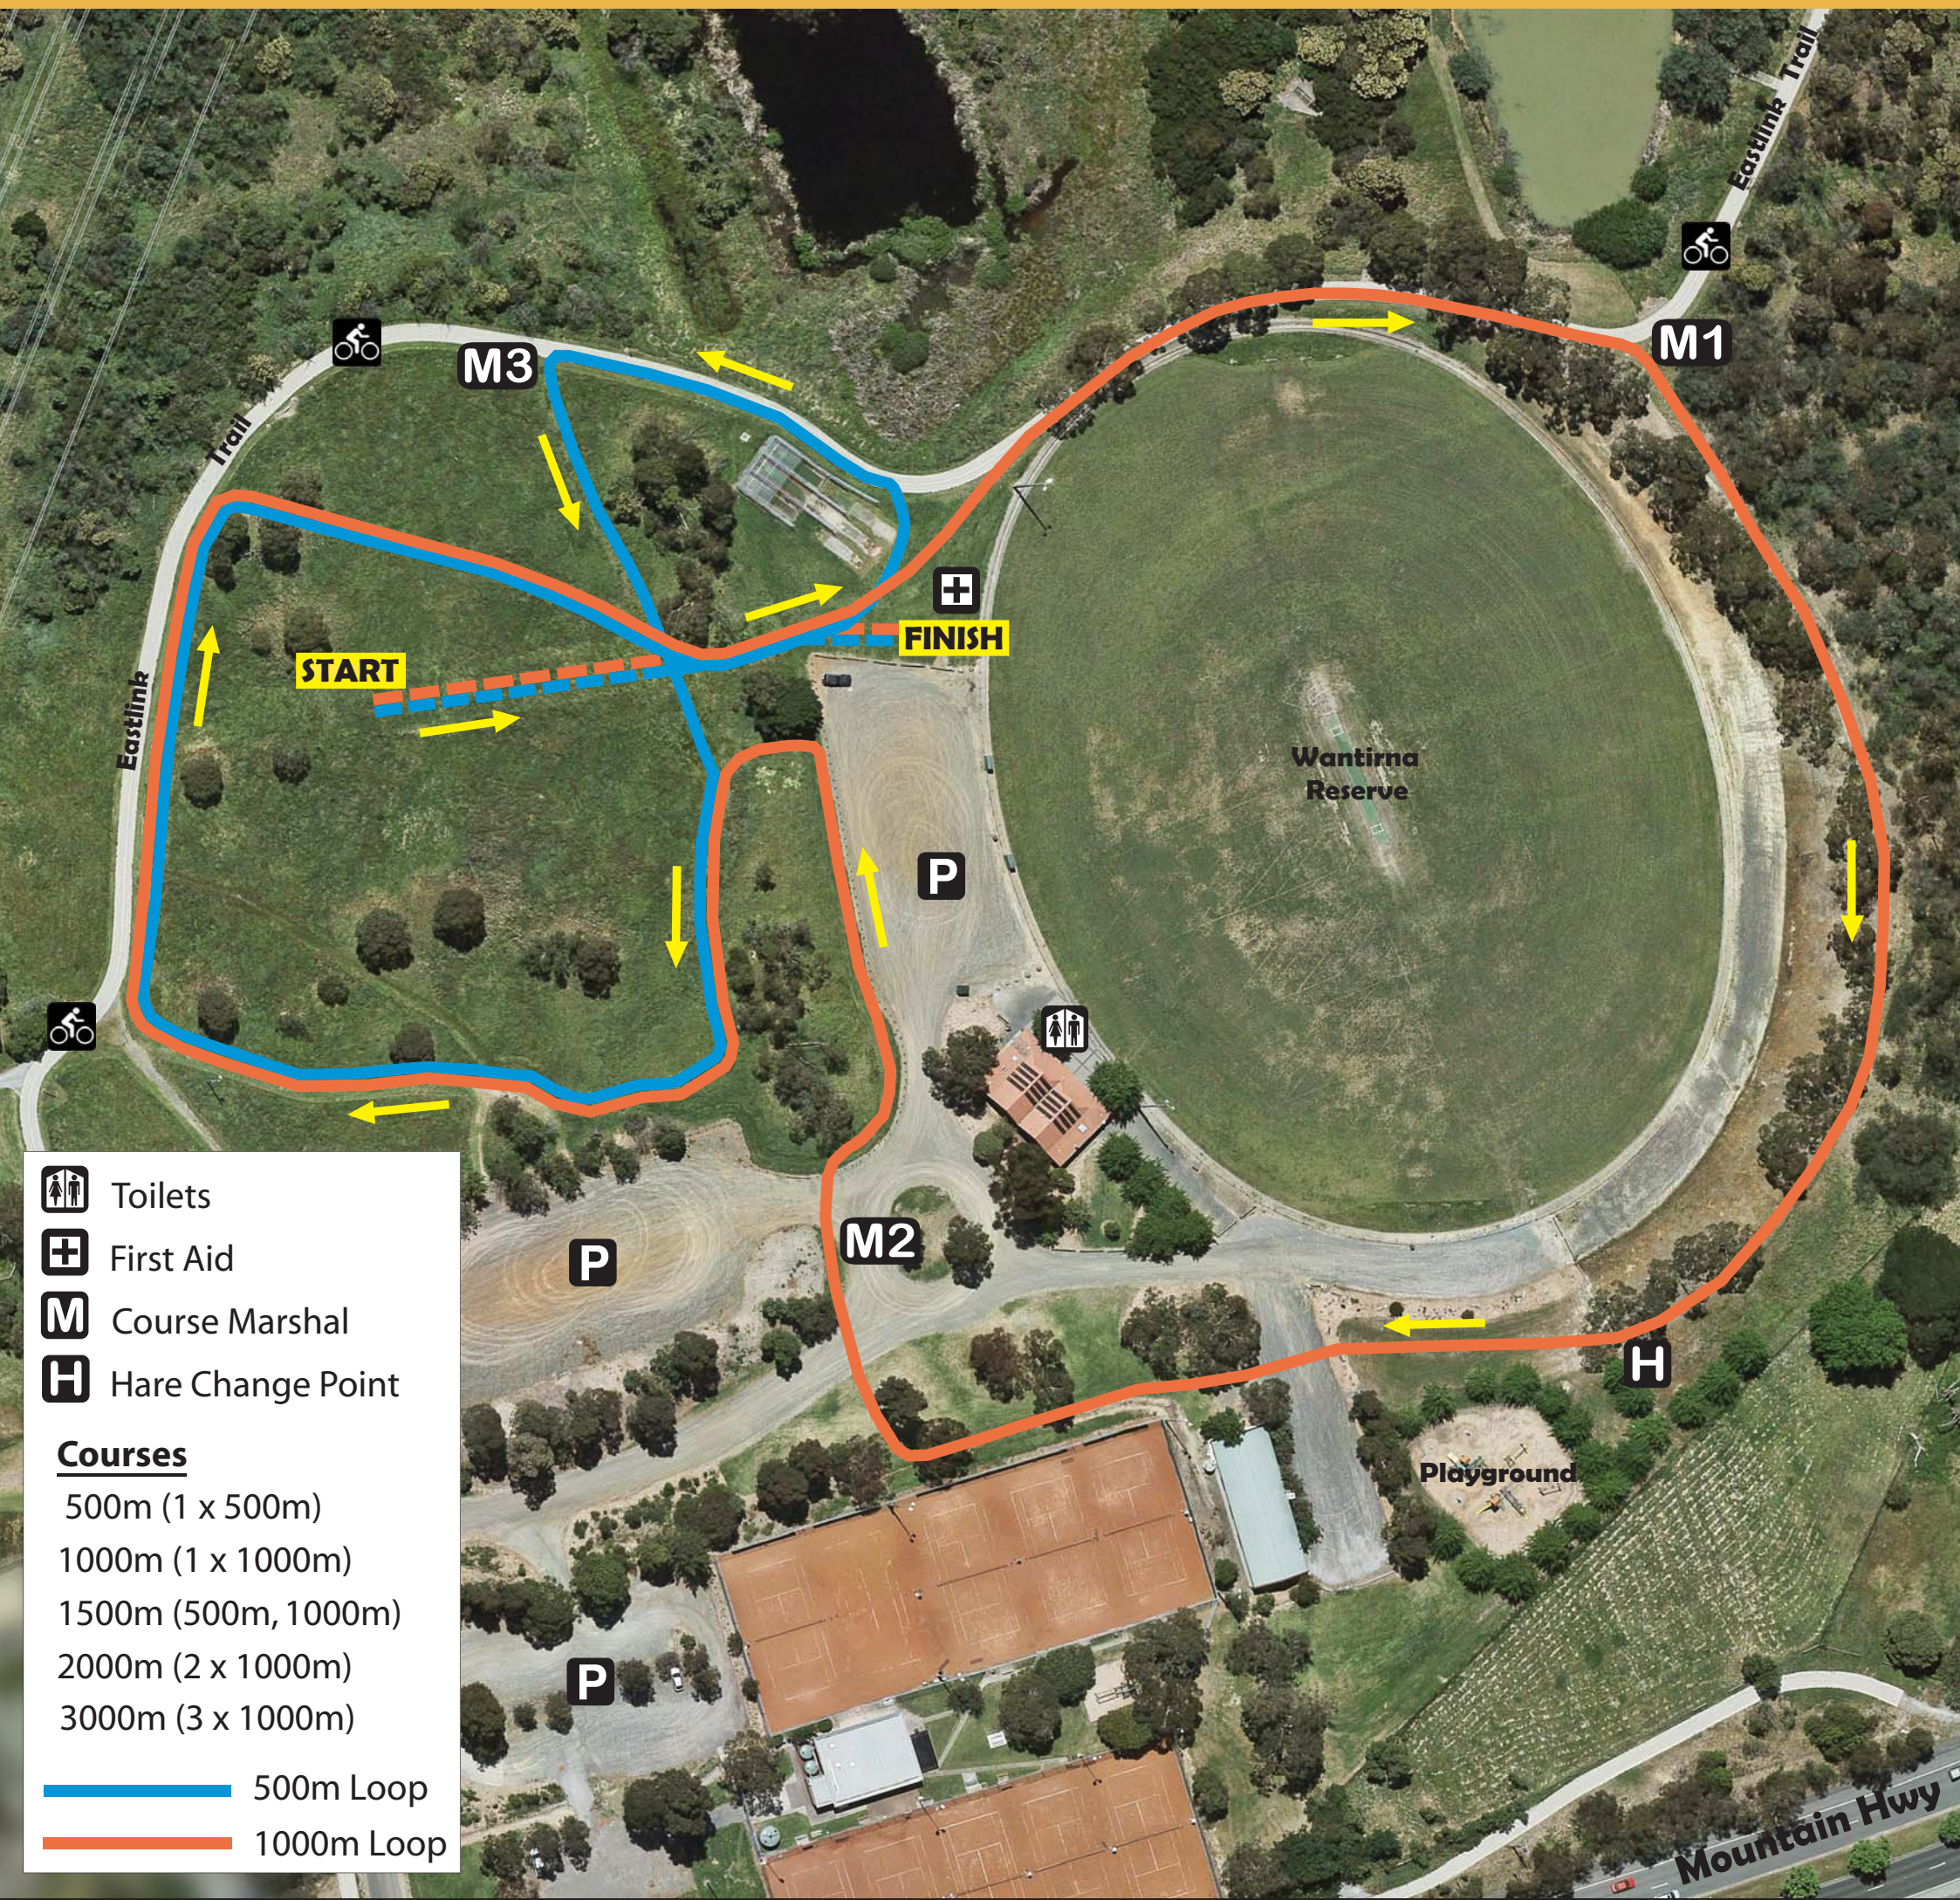

KNOX LITTLE ATHLETICS CROSS COUNTRY - KOOMBA PARK

-  Toilets
-  First Aid
-  Course Marshal
-  Hare Change Point

Courses

- 500m (1 x 500m)
- 1000m (1 x 1000m)
- 1500m (500m, 1000m)
- 2000m (2 x 1000m)
- 3000m (3 x 1000m)

-  500m Loop
-  1000m Loop