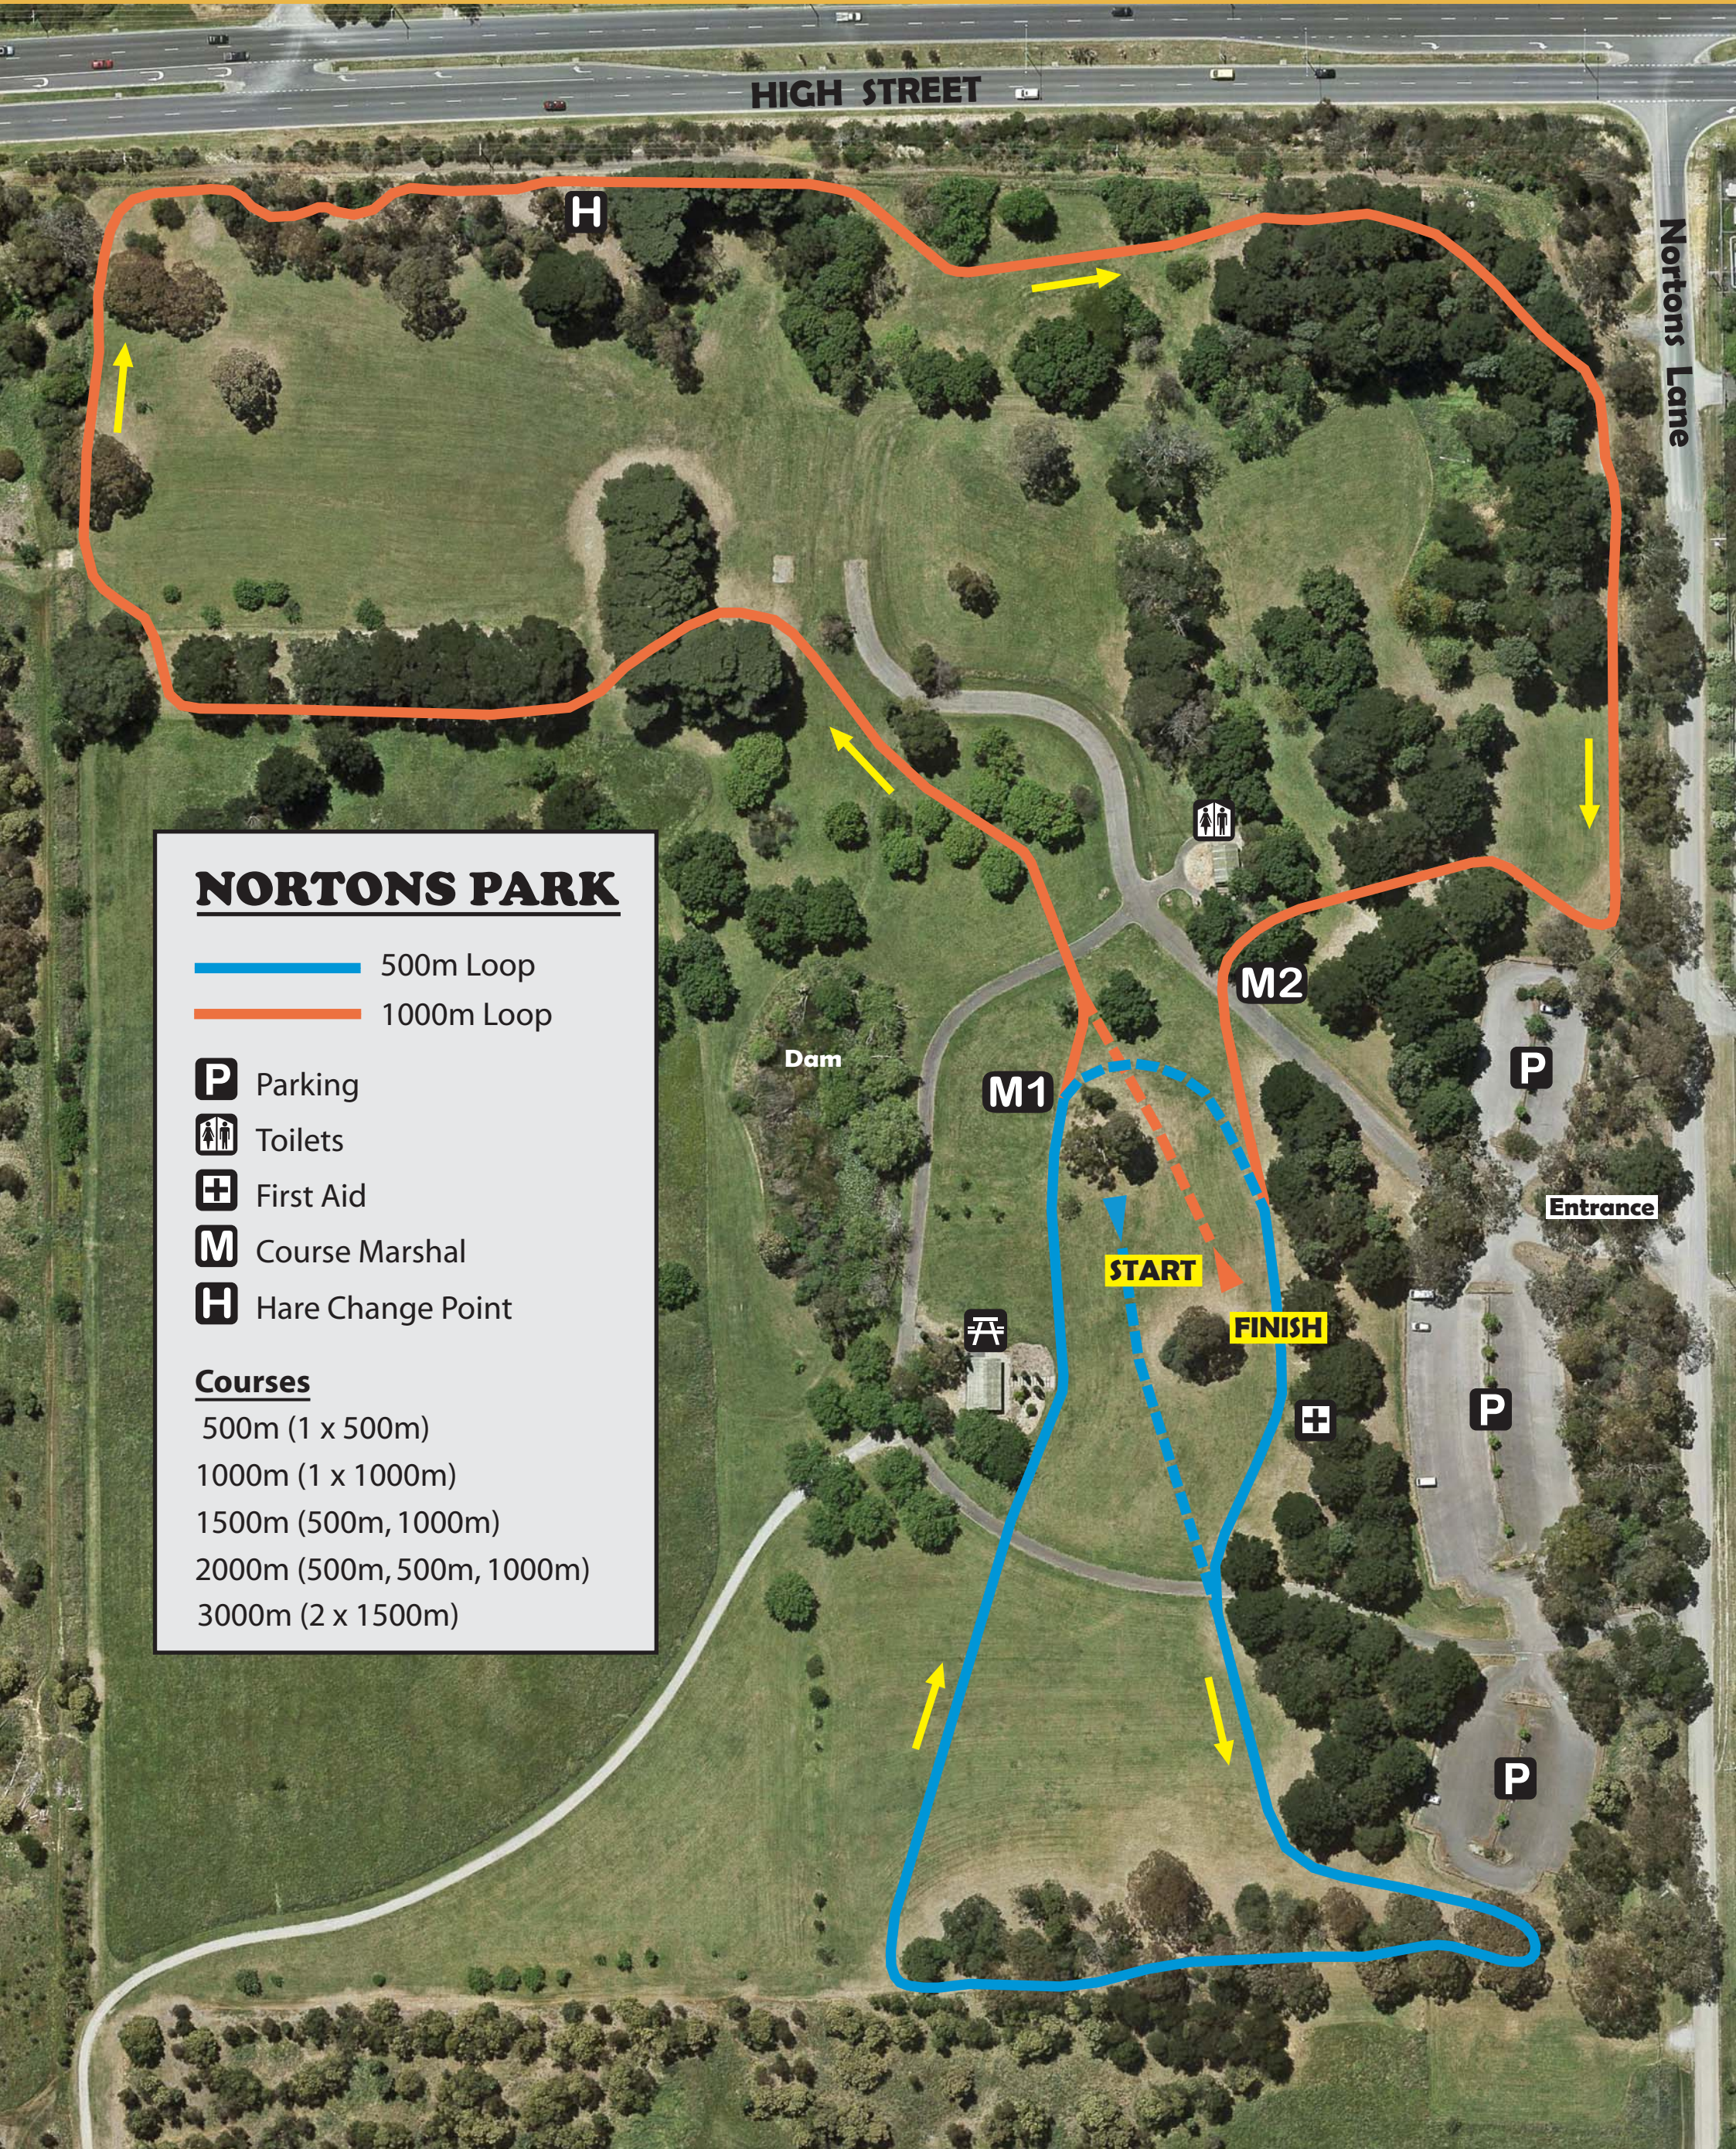

KNOX LITTLE ATHLETICS CROSS COUNTRY - NORTONS PARK

HIGH STREET

Nortons Lane

NORTONS PARK

-  500m Loop
-  1000m Loop

-  Parking
-  Toilets
-  First Aid
-  Course Marshal
-  Hare Change Point

Courses

- 500m (1 x 500m)
- 1000m (1 x 1000m)
- 1500m (500m, 1000m)
- 2000m (500m, 500m, 1000m)
- 3000m (2 x 1500m)

Dam

M1

M2

P

Entrance

START

FINISH

P